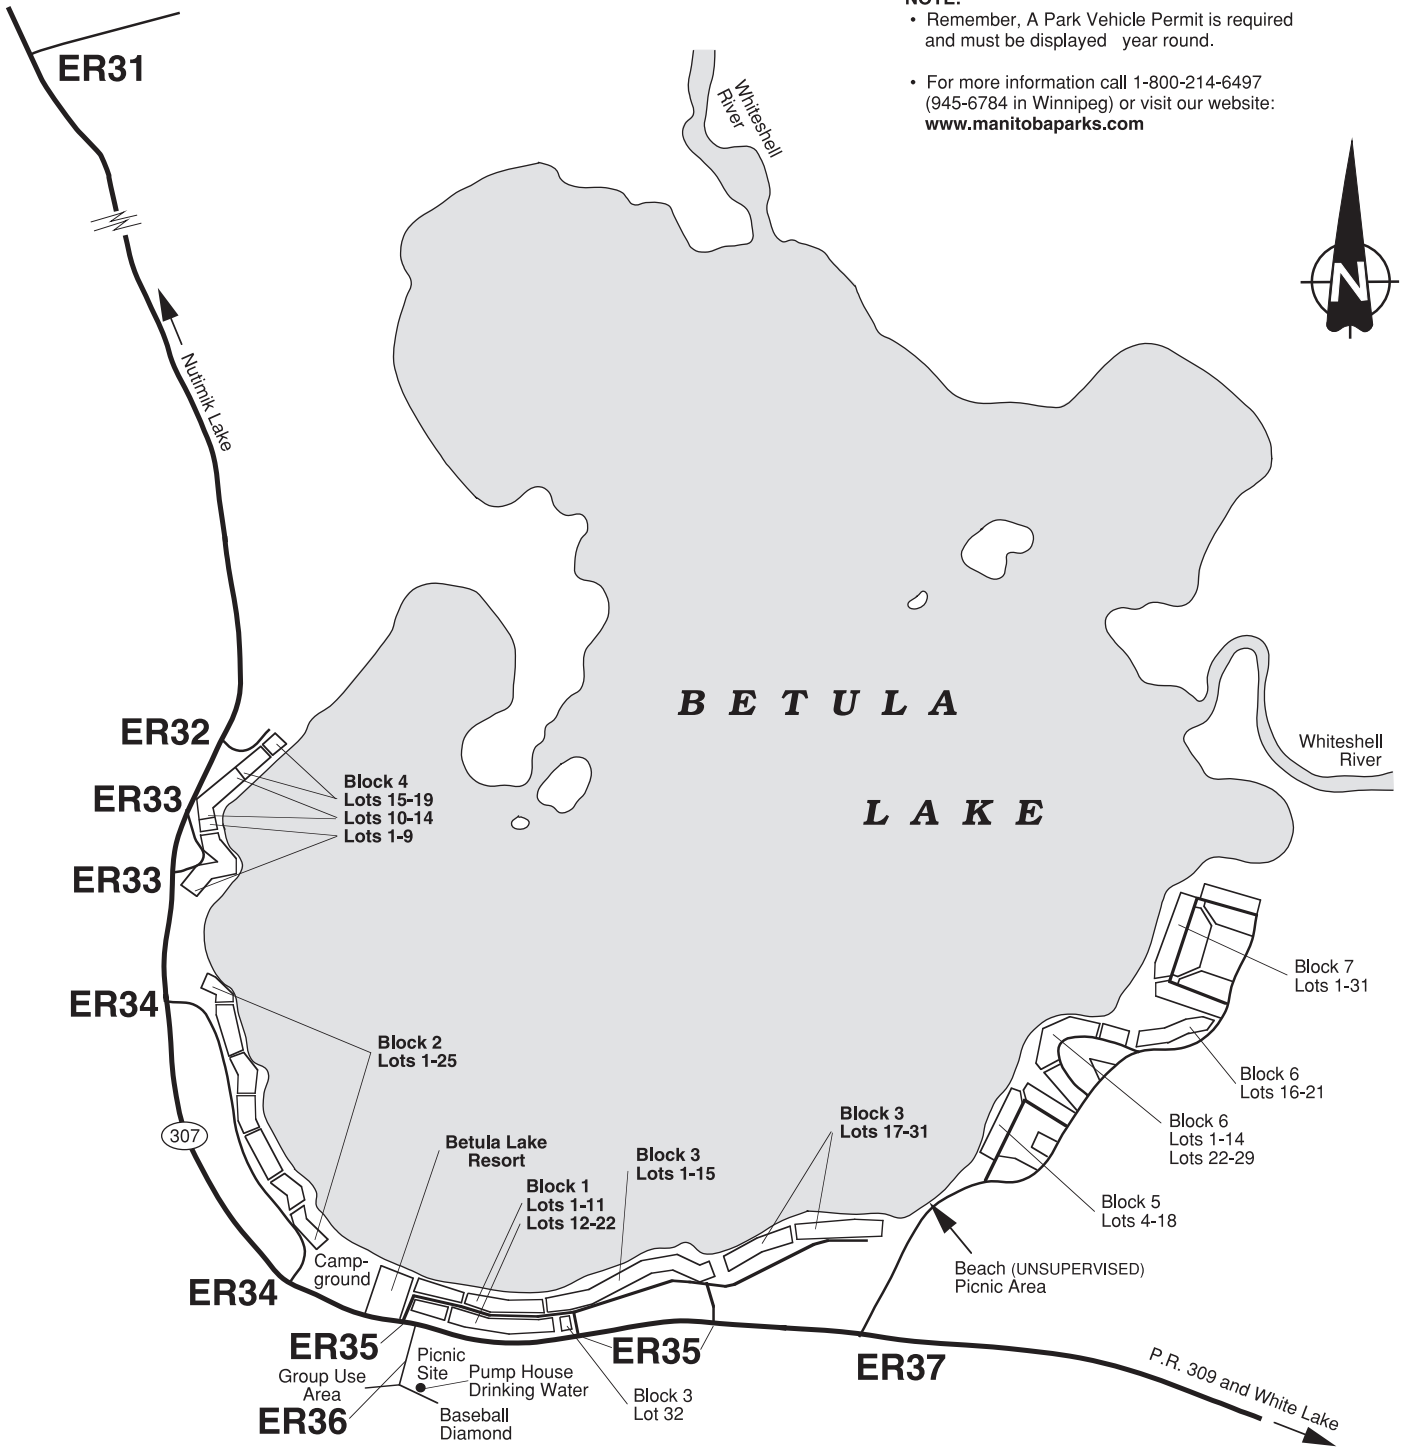

WHITESHELL PROVINCIAL PARK

SUBDIVISIONS

BETULA LAKE

- NOTE:**
- Remember, A Park Vehicle Permit is required and must be displayed year round.
 - For more information call 1-800-214-6497 (945-6784 in Winnipeg) or visit our website: www.manitobaparks.com

ER - Denotes Emergency Access Road