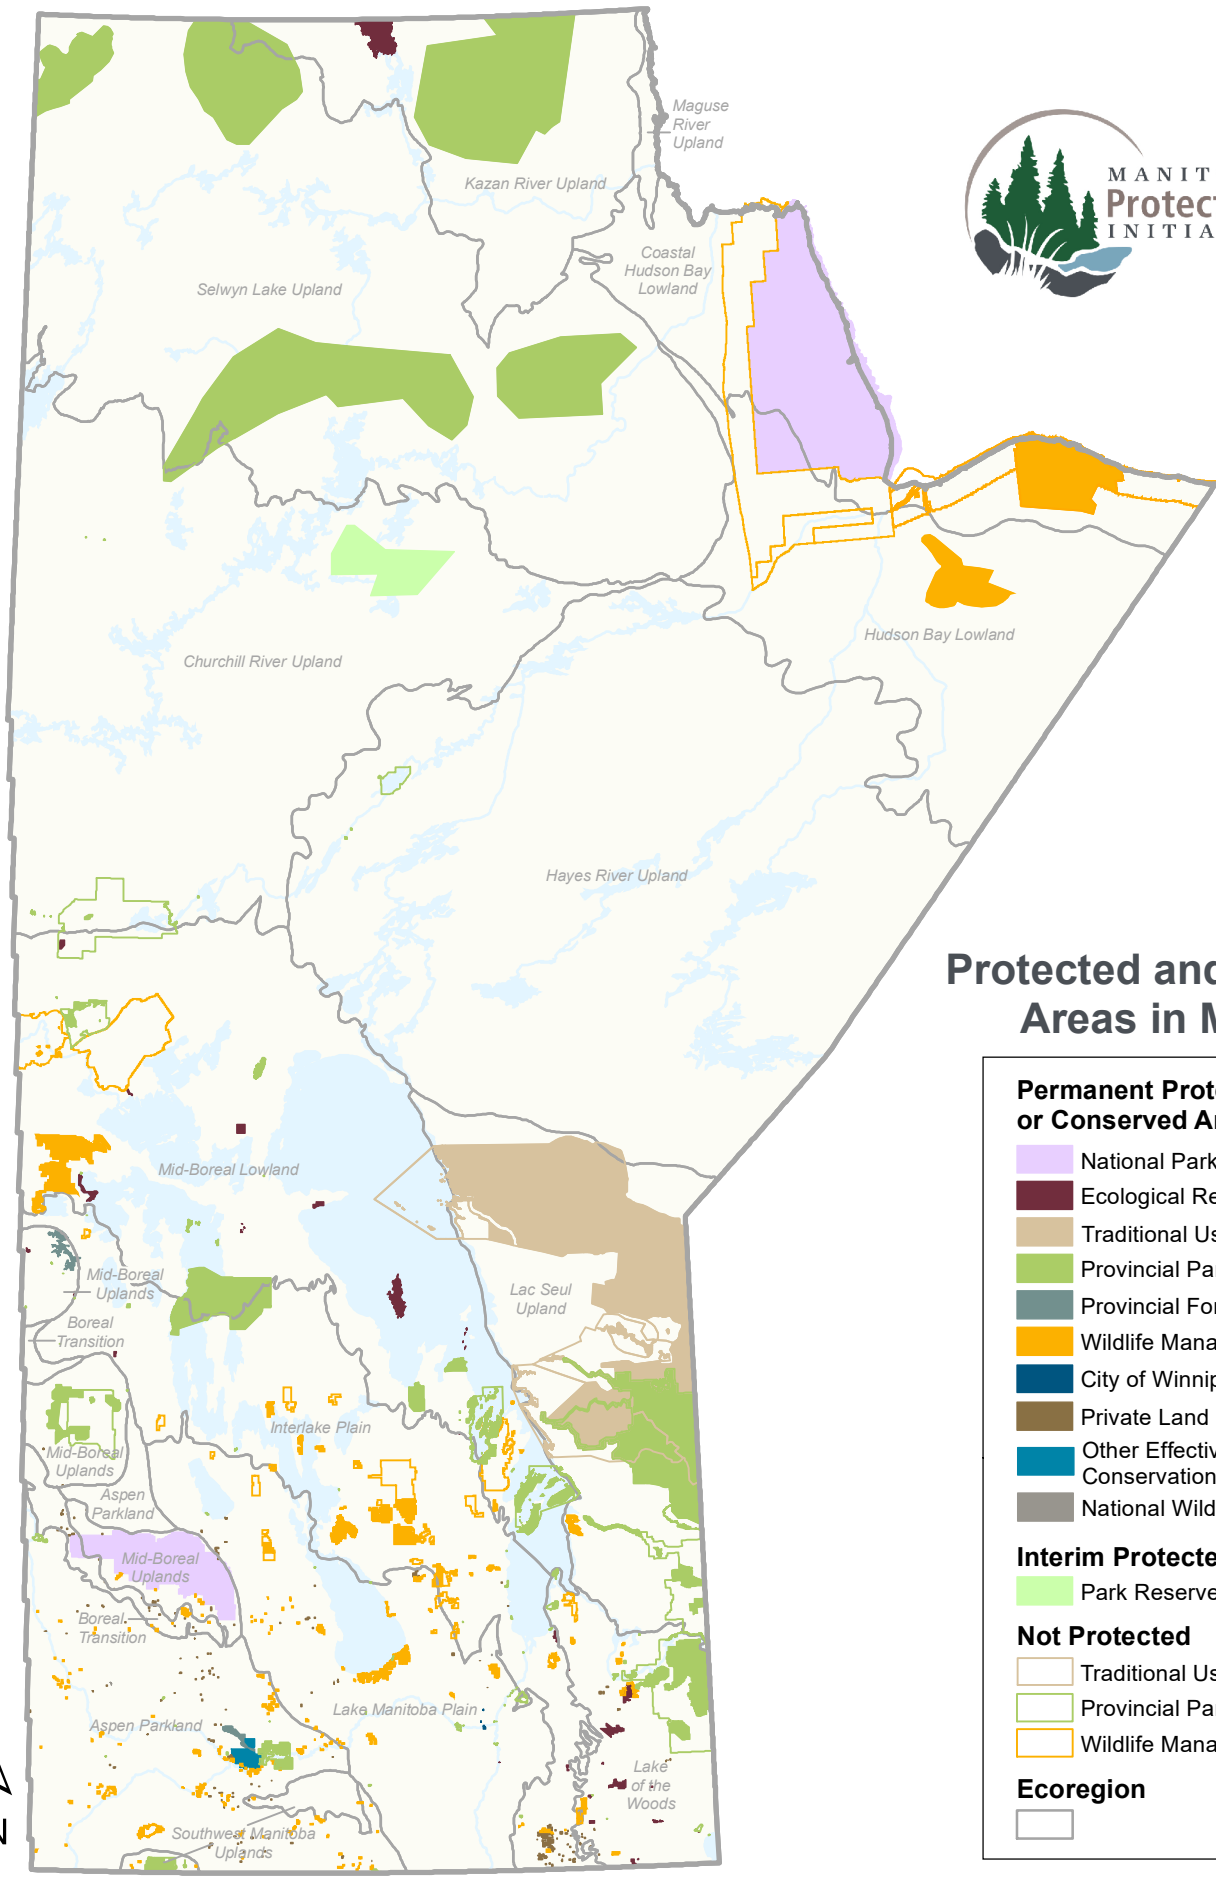

MANITOBA'S
Protected Areas
INITIATIVE

Protected and Conserved Areas in Manitoba

Permanent Protected or Conserved Area

- National Park of Canada
- Ecological Reserve
- Traditional Use Planning Area
- Provincial Park
- Provincial Forest
- Wildlife Management Area
- City of Winnipeg Land
- Private Land
- Other Effective Area-Based Conservation Measure
- National Wildlife Area

Interim Protected Area

- Park Reserve

Not Protected

- Traditional Use Planning Area
- Provincial Park
- Wildlife Management Area

Ecoregion

-