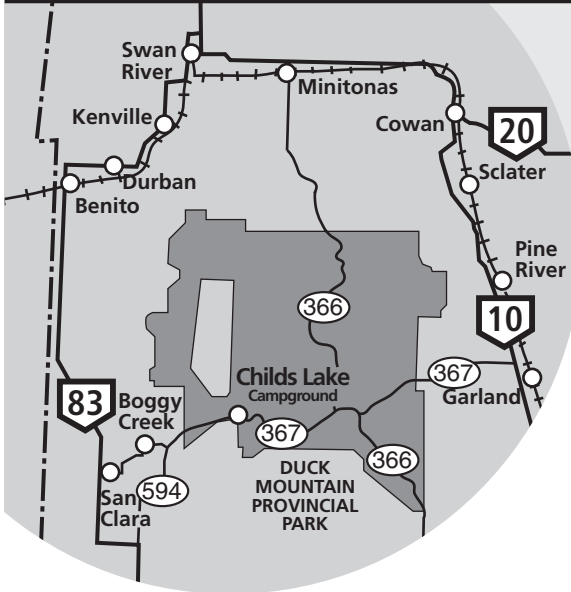

Childs Lake Seasonal Camping Sites

Duck Mountain Provincial Park

LEGEND

- | | |
|---|--|
|  BOAT DOCK |  RECYCLING STATION |
|  BOAT LAUNCH |  REFUSE DISPOSAL |
|  CHANGING ROOMS |  WASHROOMS (NON-MODERN) |
|  FIREWOOD
(For purchase at Childs Lake Lodge) |  WATER SUPPLY |

NOTE:

- 49 seasonal camping sites are basic

IN CASE OF EMERGENCY CALL 911