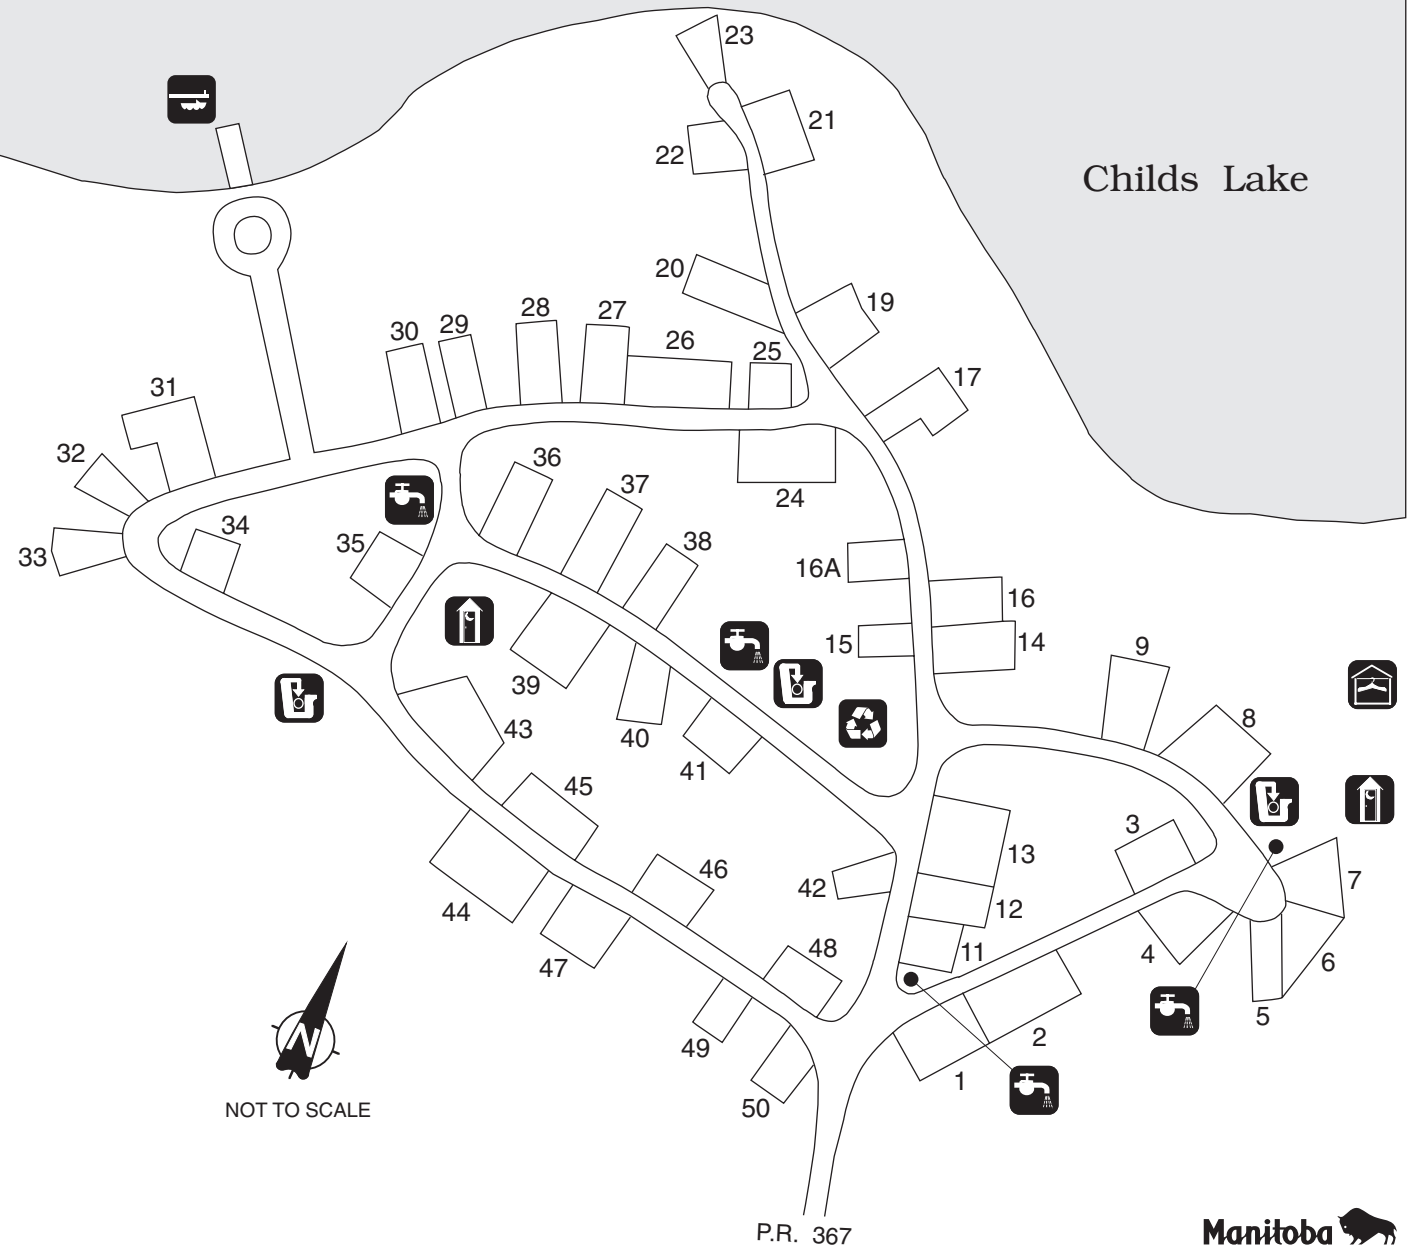

Childs Lake Seasonal Camping Sites

Duck Mountain Provincial Park

LEGEND

- | | |
|---|--|
|  BOAT DOCK |  RECYCLING STATION |
|  BOAT LAUNCH |  REFUSE DISPOSAL |
|  CHANGING ROOMS |  WASHROOMS (NON-MODERN) |
|  FIREWOOD
(For purchase at Childs Lake Lodge) |  WATER SUPPLY |

NOTE:

- 49 seasonal camping sites are basic

IN CASE OF EMERGENCY CALL 911