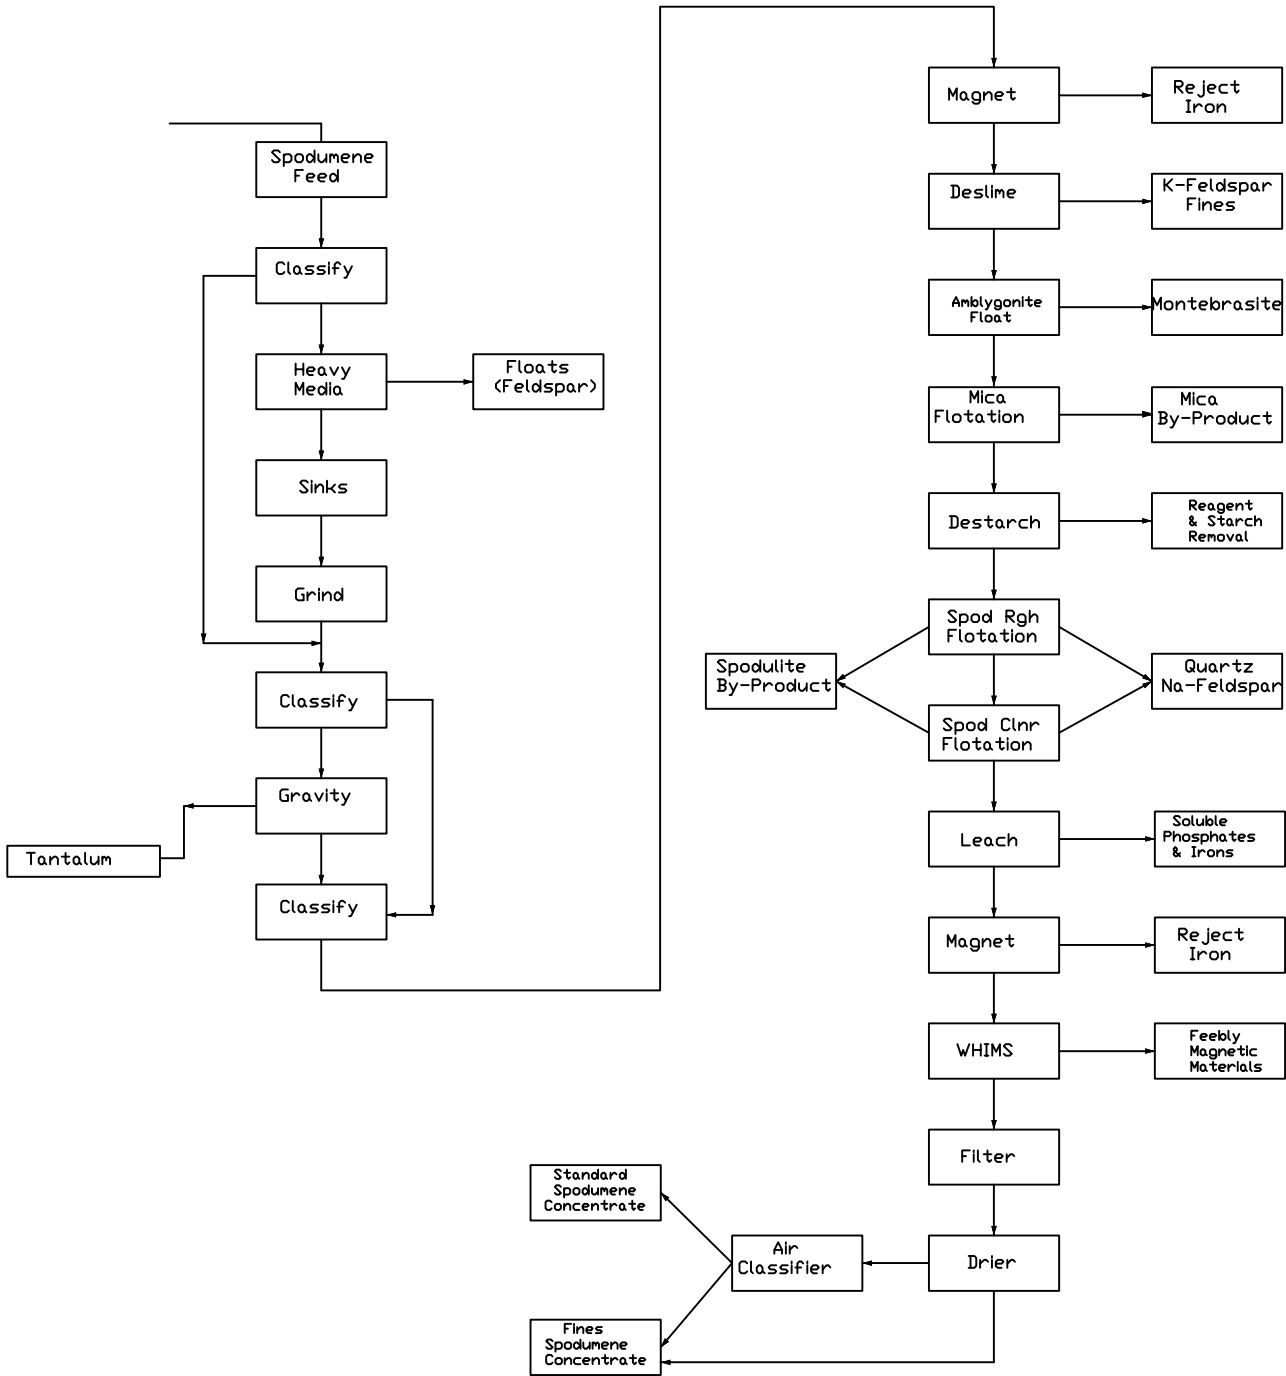

APPENDIX D

MILLING PROCESS SIMPLIFIED FLOWSHEETS

Crushing Circuit Simplified Process Flowsh

TANCO TANTALUM PLANT SIMPLIFIED FLOWSHEET

Dec 16/02 - CD

TANCO SPODUMENE PLANT SIMPLIFIED FLOWSHEET

Dry Grind Circuit Simplified Process Flowsheet