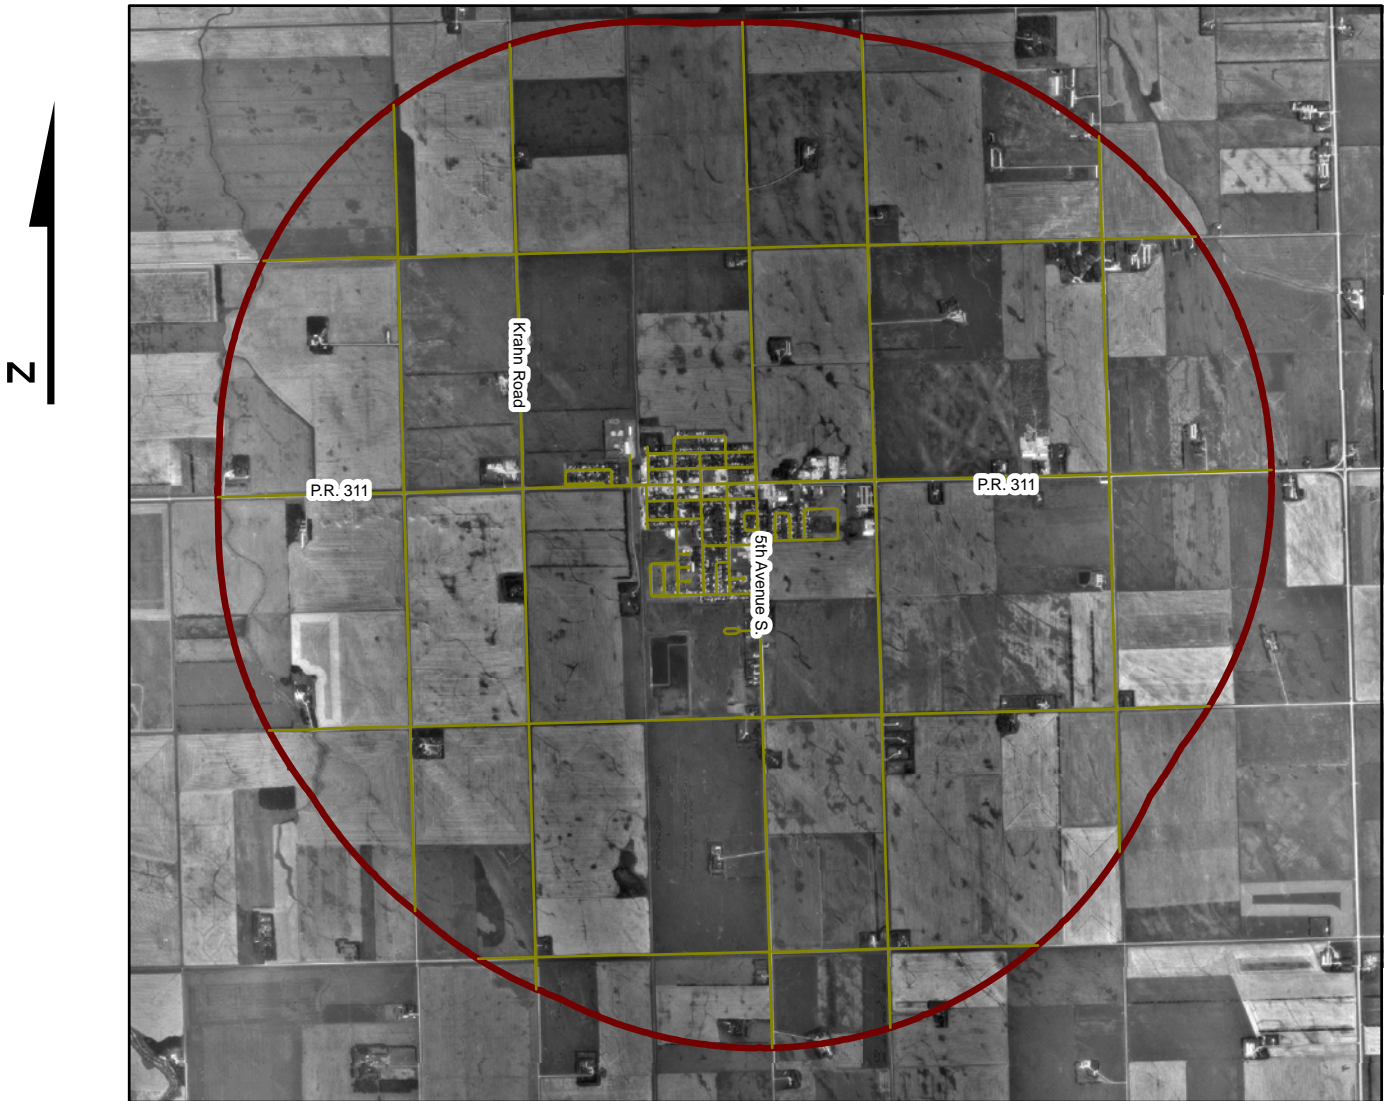

Town of Niverville and 3 Kilometre Extended Treatment Area in RM of Hanover and RM of Richot  
Showing Road Network

0 0.3 0.6 1.2 1.8 2.4 Kilometres

-  3 Kilometre Extended Treatment Area
-  Road Network