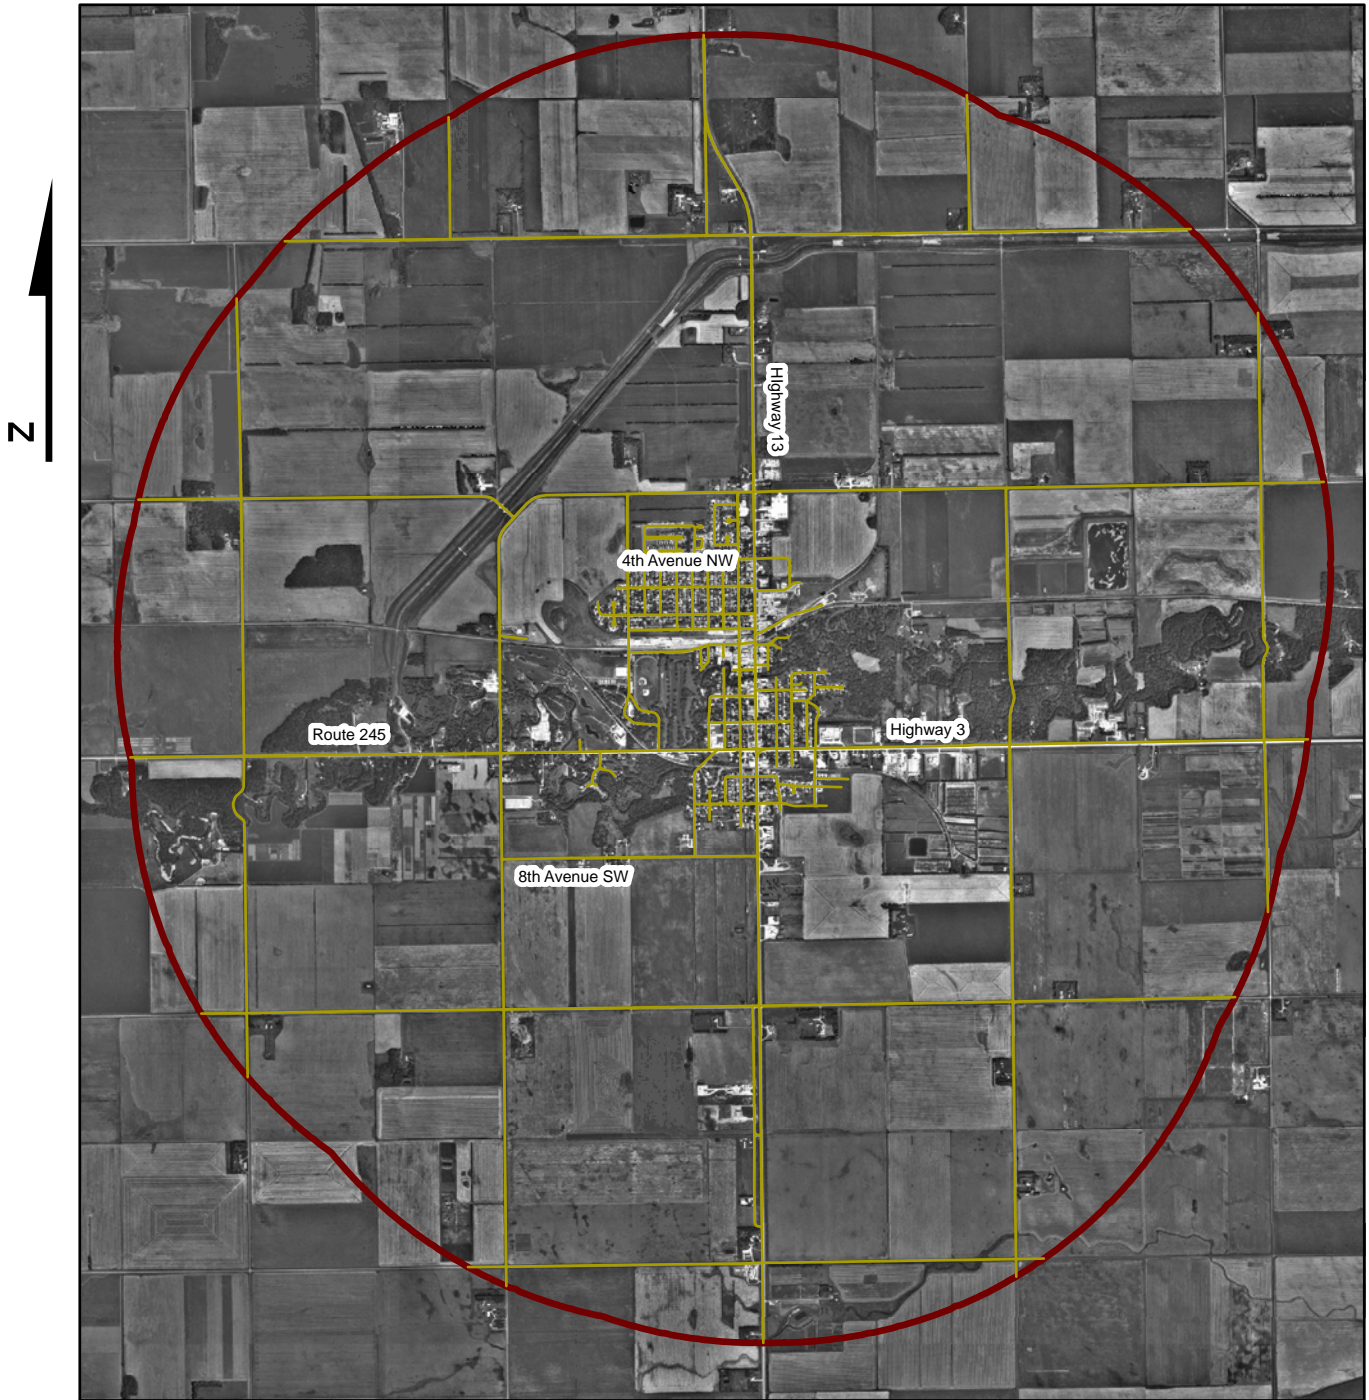

Town of Carman and 3 Kilometre Extended Treatment Area in the RM of Dufferin Showing Road Network

 3 Kilometre Extended Treatment Area
 Road Network

0 0.5 1 2
 Kilometres