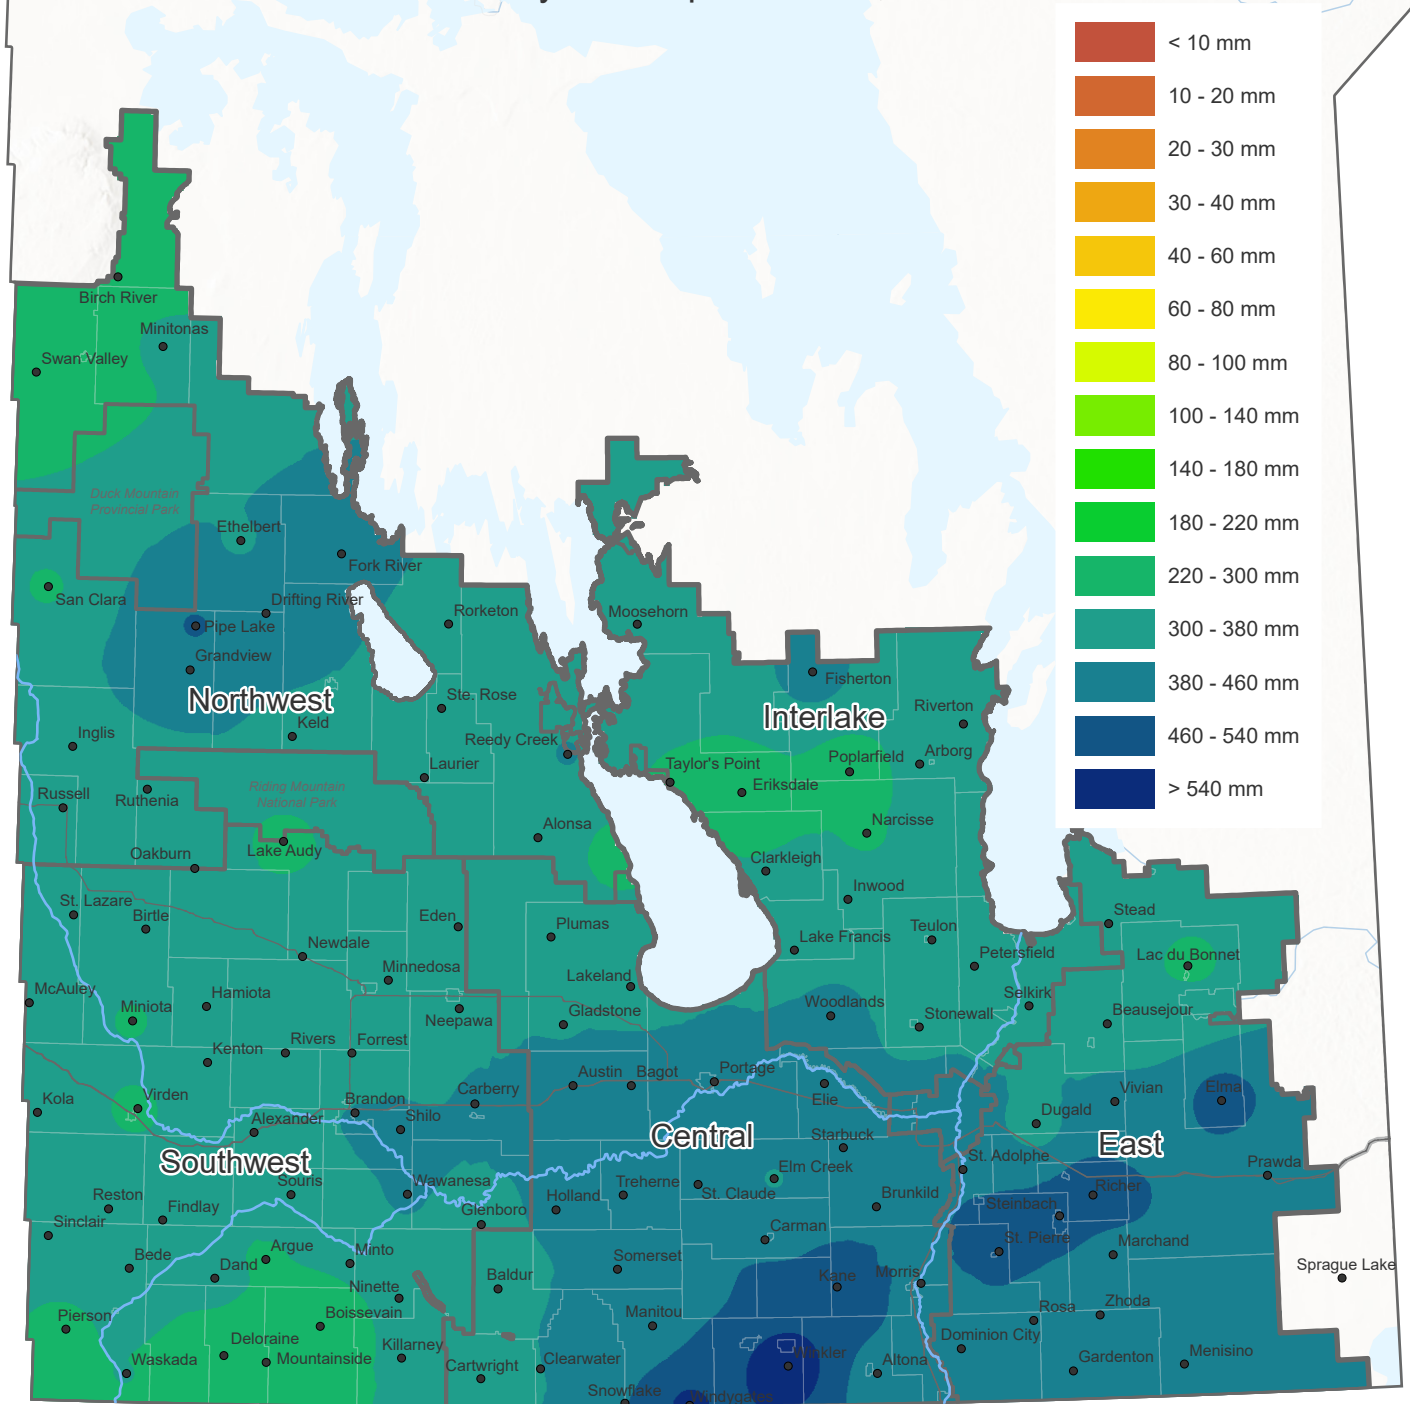

Total Accumulated Precipitation

May 01 - September 30, 2024

Canada

CANADIAN
AGRICULTURAL
PARTNERSHIP

Prepared by Manitoba Agriculture, Ag-Weather Program

Map provides a regional estimation based on weather observations from the Ag-Weather Program and Environment and Climate Change Canada weather stations and should be supplemented by site-specific considerations. Local conditions may vary.

The accuracy of this map may vary due to data availability and potential data errors.

For more information, contact your local Manitoba Agriculture office.