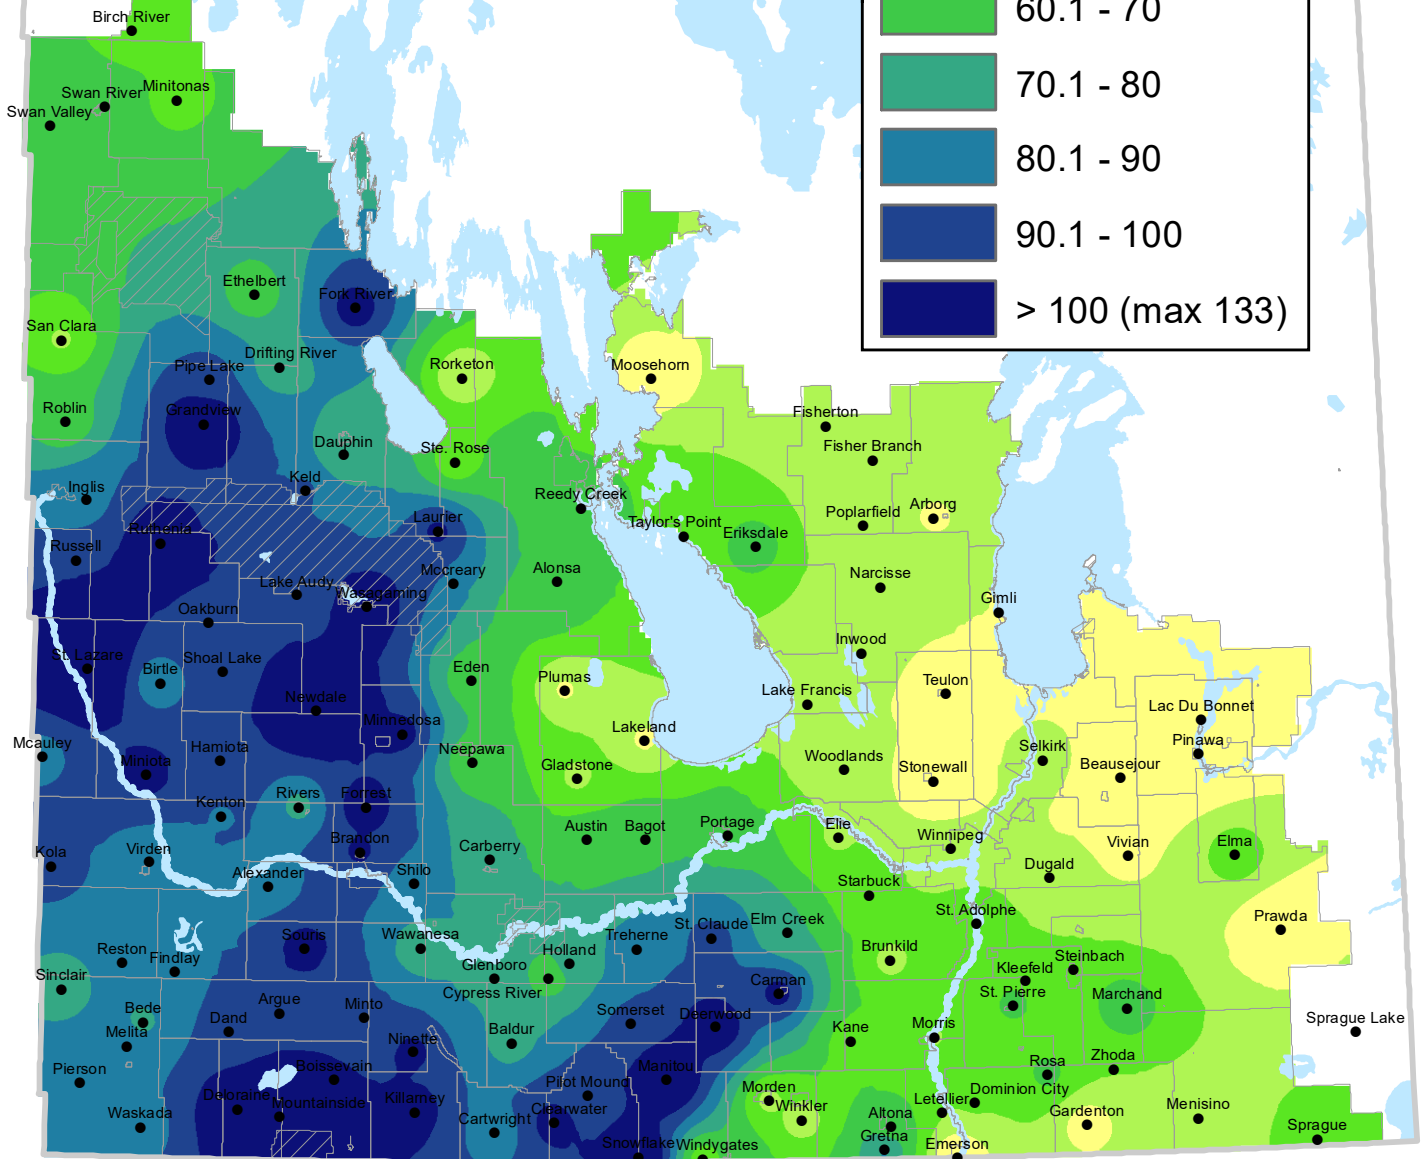

Total Accumulation of Precipitation

June 2021

Precipitation (mm)

Based on weather data recorded from MB Agriculture Weather Program and Environment and Climate Change Canada.

For more information, contact your local Manitoba Agriculture and Resource Development office.