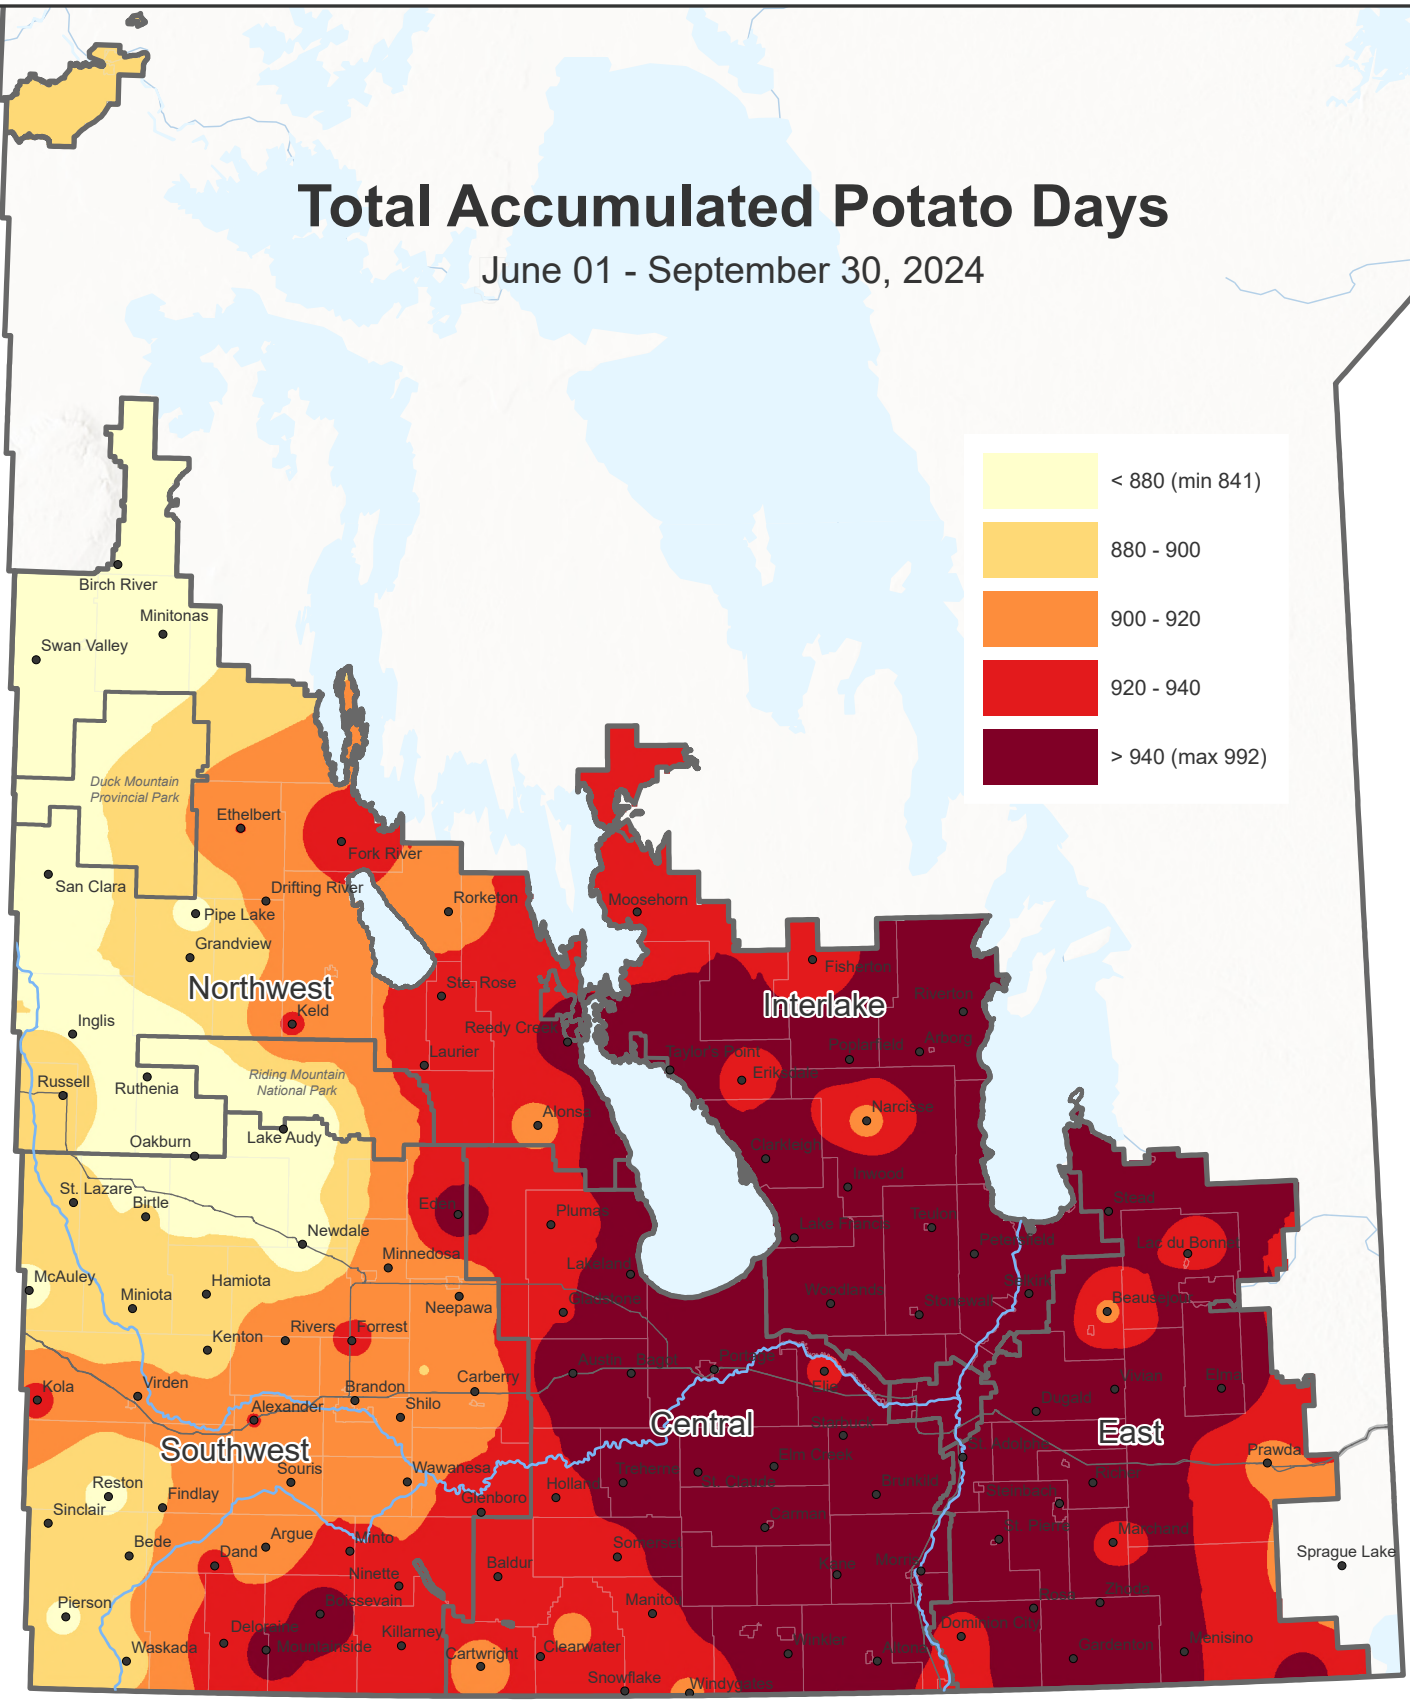

Total Accumulated Potato Days

June 01 - September 30, 2024

Canada

CANADIAN
AGRICULTURAL
PARTNERSHIP

Prepared by Manitoba Agriculture, Ag-Weather Program

Map provides a regional estimation based on weather observations from the Ag-Weather Program and Environment and Climate Change Canada weather stations and should be supplemented by site-specific considerations. Local conditions may vary.