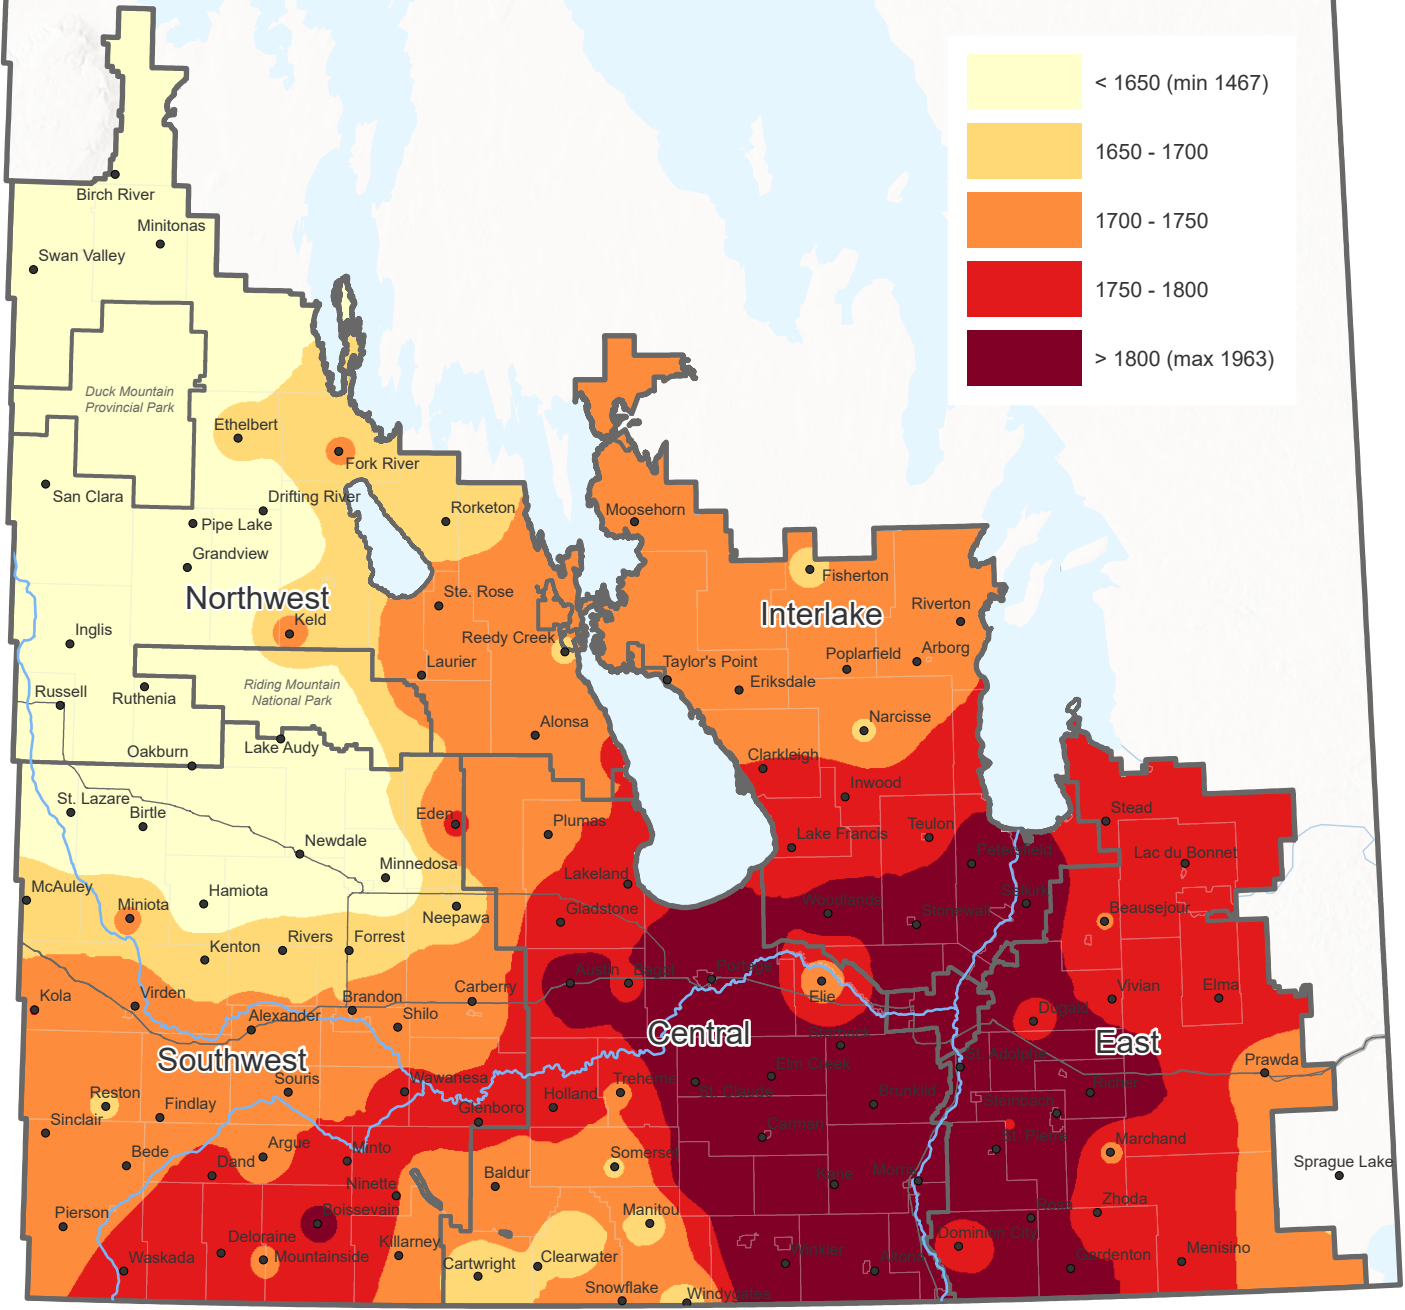

# Total Accumulated Growing Degree Days (5°C)

May 01 - September 30, 2024

Canada

CANADIAN  
AGRICULTURAL  
PARTNERSHIP

Prepared by Manitoba Agriculture, Ag-Weather Program

Map provides a regional estimation based on weather observations from the Ag-Weather Program and Environment and Climate Change Canada weather stations and should be supplemented by site-specific considerations. Local conditions may vary.

The accuracy of this map may vary due to data availability and potential data errors.

For more information, contact your local Manitoba Agriculture office.