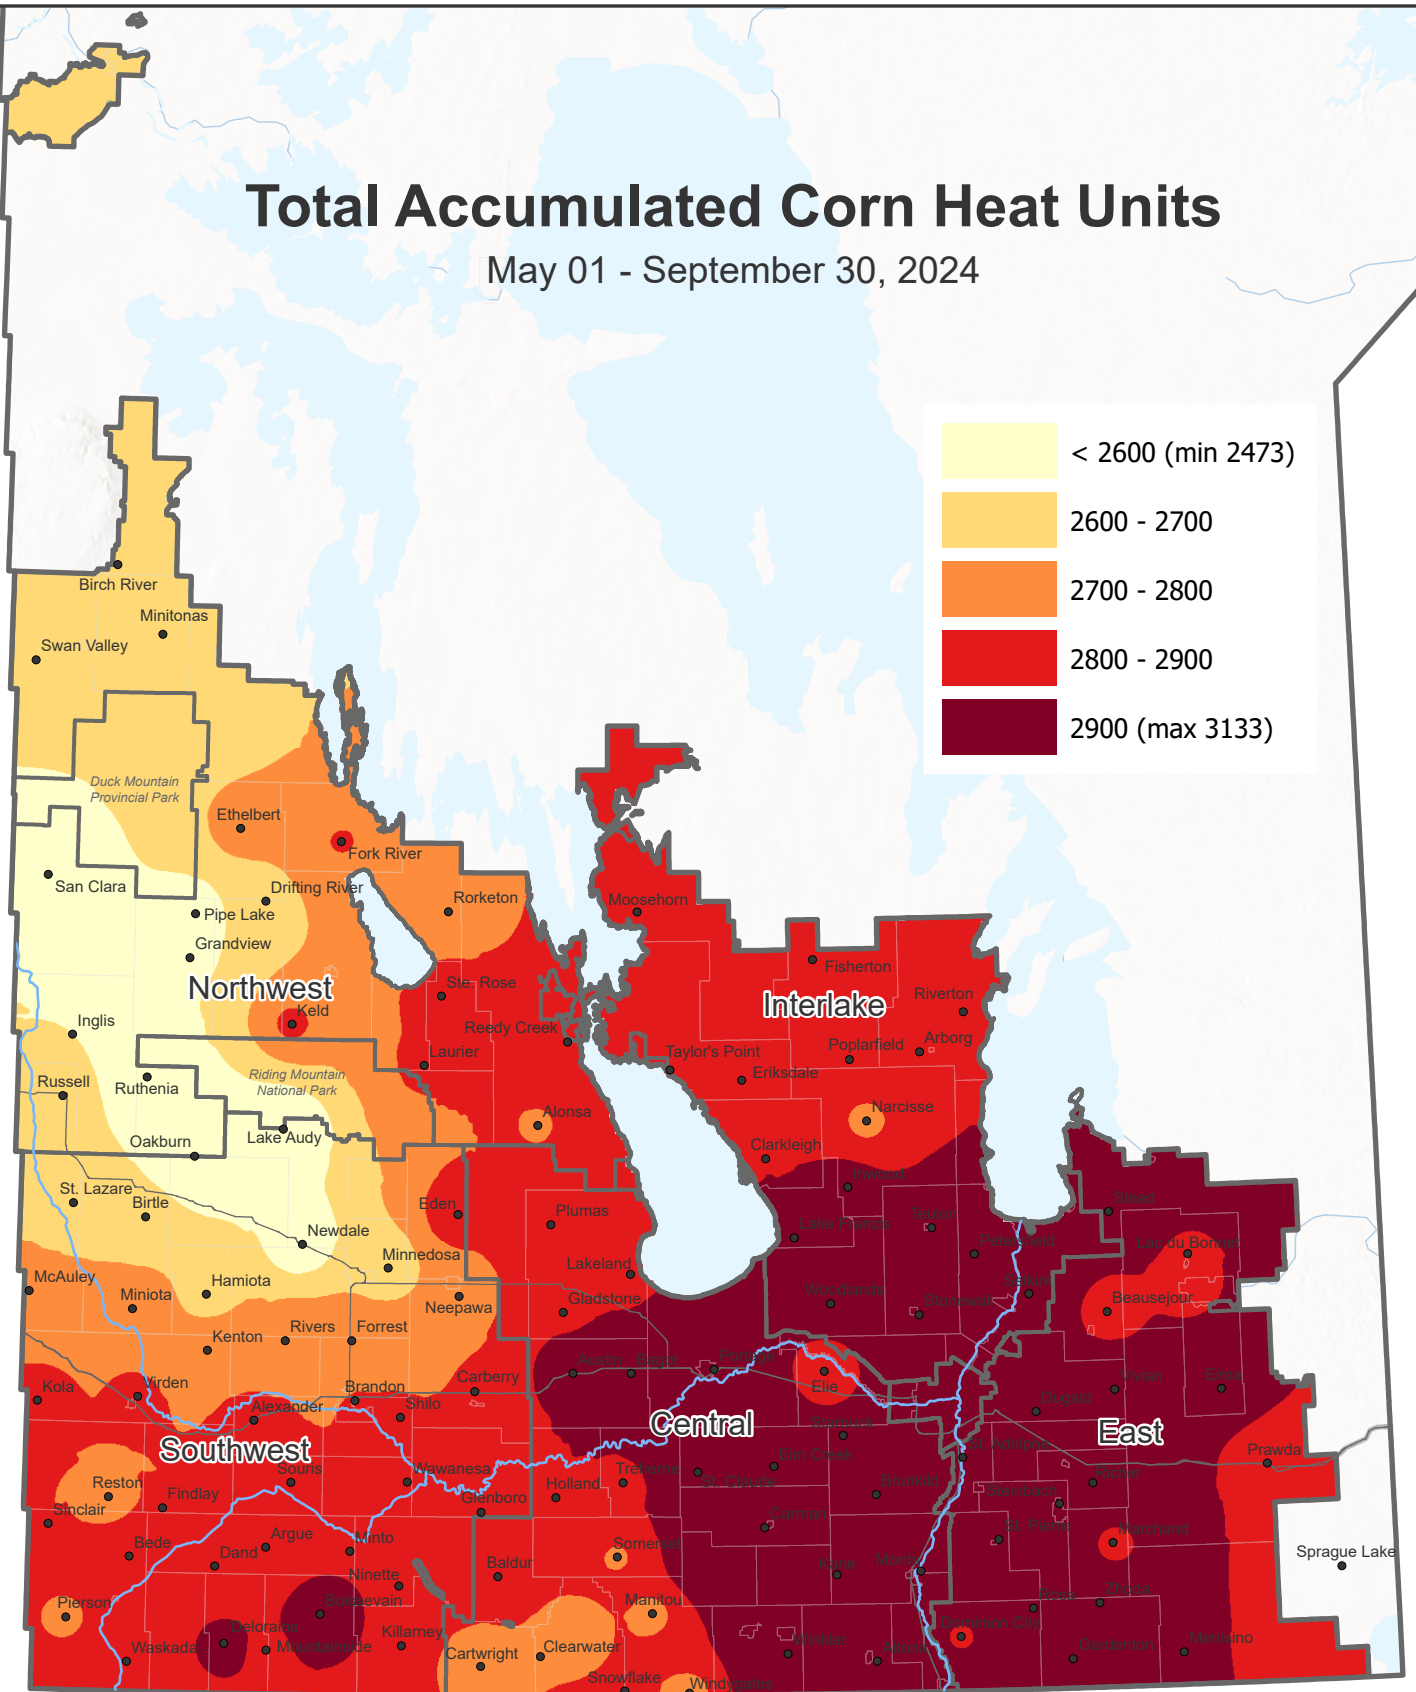

Total Accumulated Corn Heat Units

May 01 - September 30, 2024

Prepared by Manitoba Agriculture, Ag-Weather Program

Map provides a regional estimation based on weather observations from the Ag-Weather Program and Environment and Climate Change Canada weather stations and should be supplemented by site-specific considerations. Local conditions may vary.