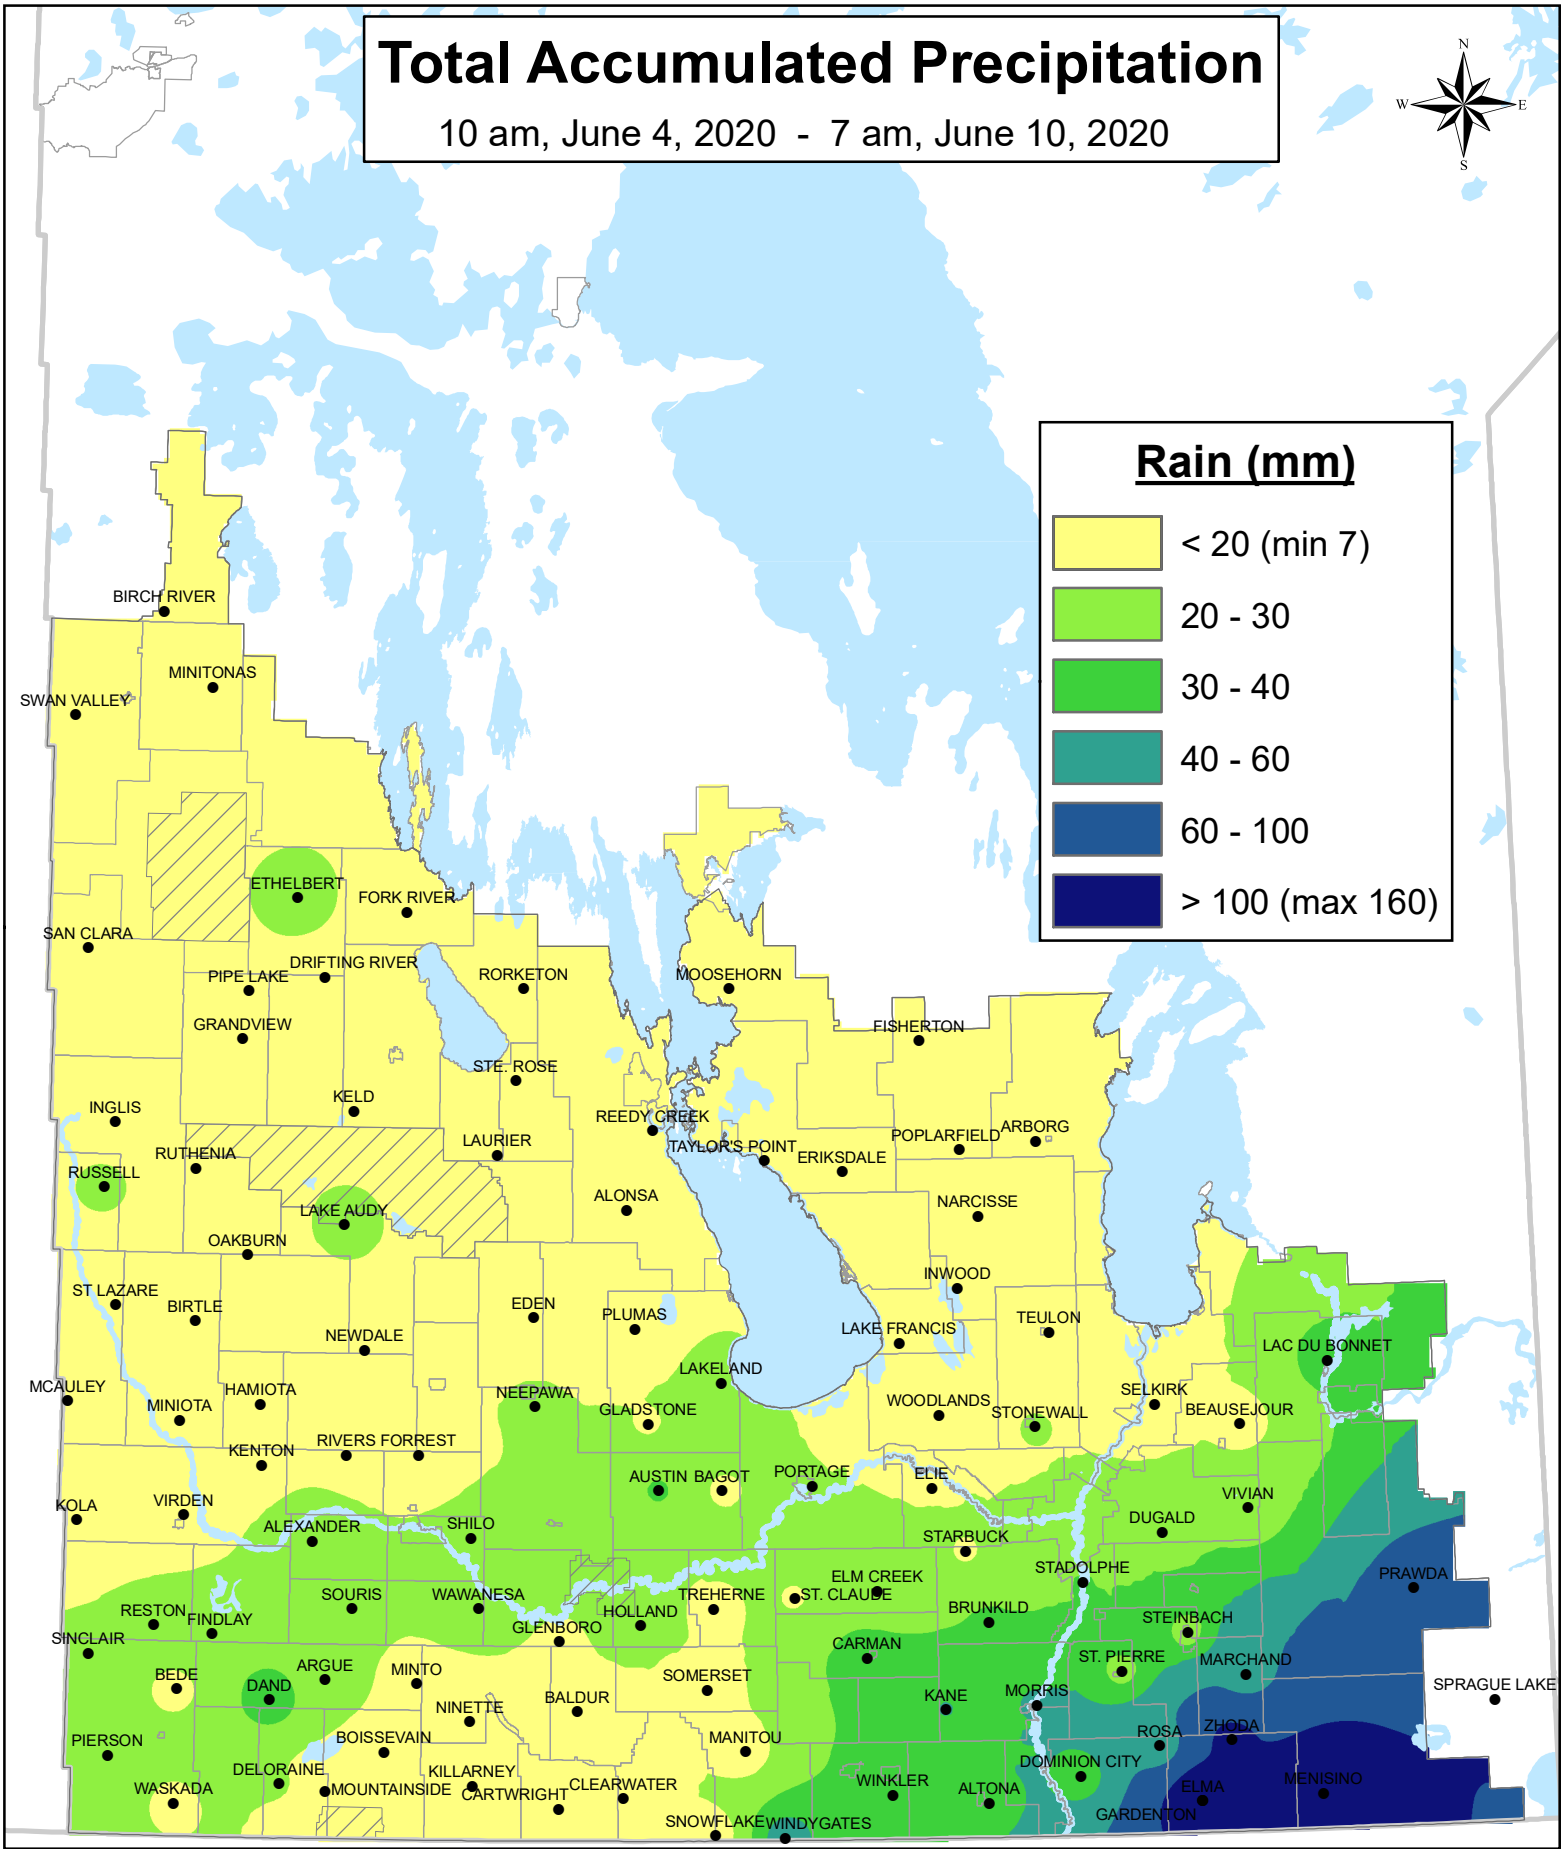

Total Accumulated Precipitation

10 am, June 4, 2020 - 7 am, June 10, 2020

Information on the map provides regional representation. Field-specific information may be different.
Based on weather data recorded from MB Agriculture Weather Program.