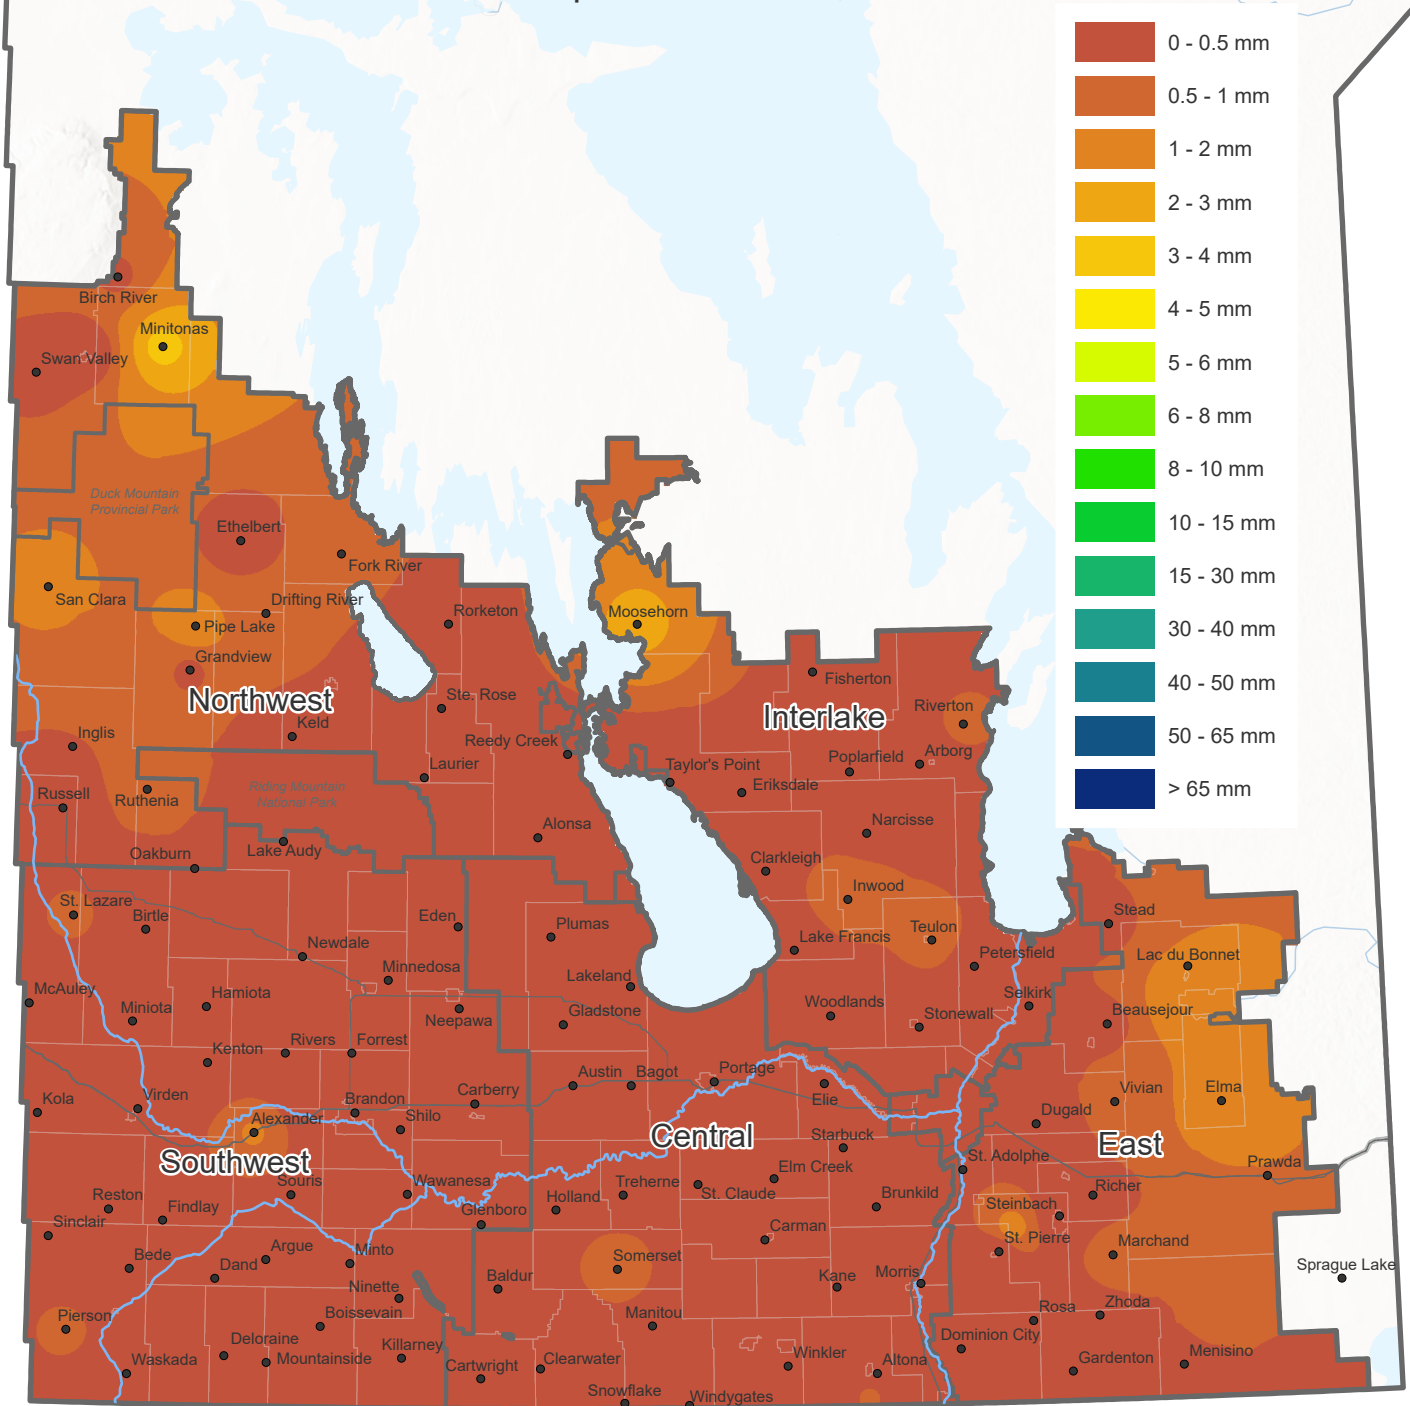

Eight-Day Accumulated Precipitation

September 23 - 30, 2024

Canada

CANADIAN
AGRICULTURAL
PARTNERSHIP

Prepared by Manitoba Agriculture, Ag-Weather Program

Map provides a regional estimation based on weather observations from the Ag-Weather Program and Environment and Climate Change Canada weather stations and should be supplemented by site-specific considerations. Local conditions may vary.