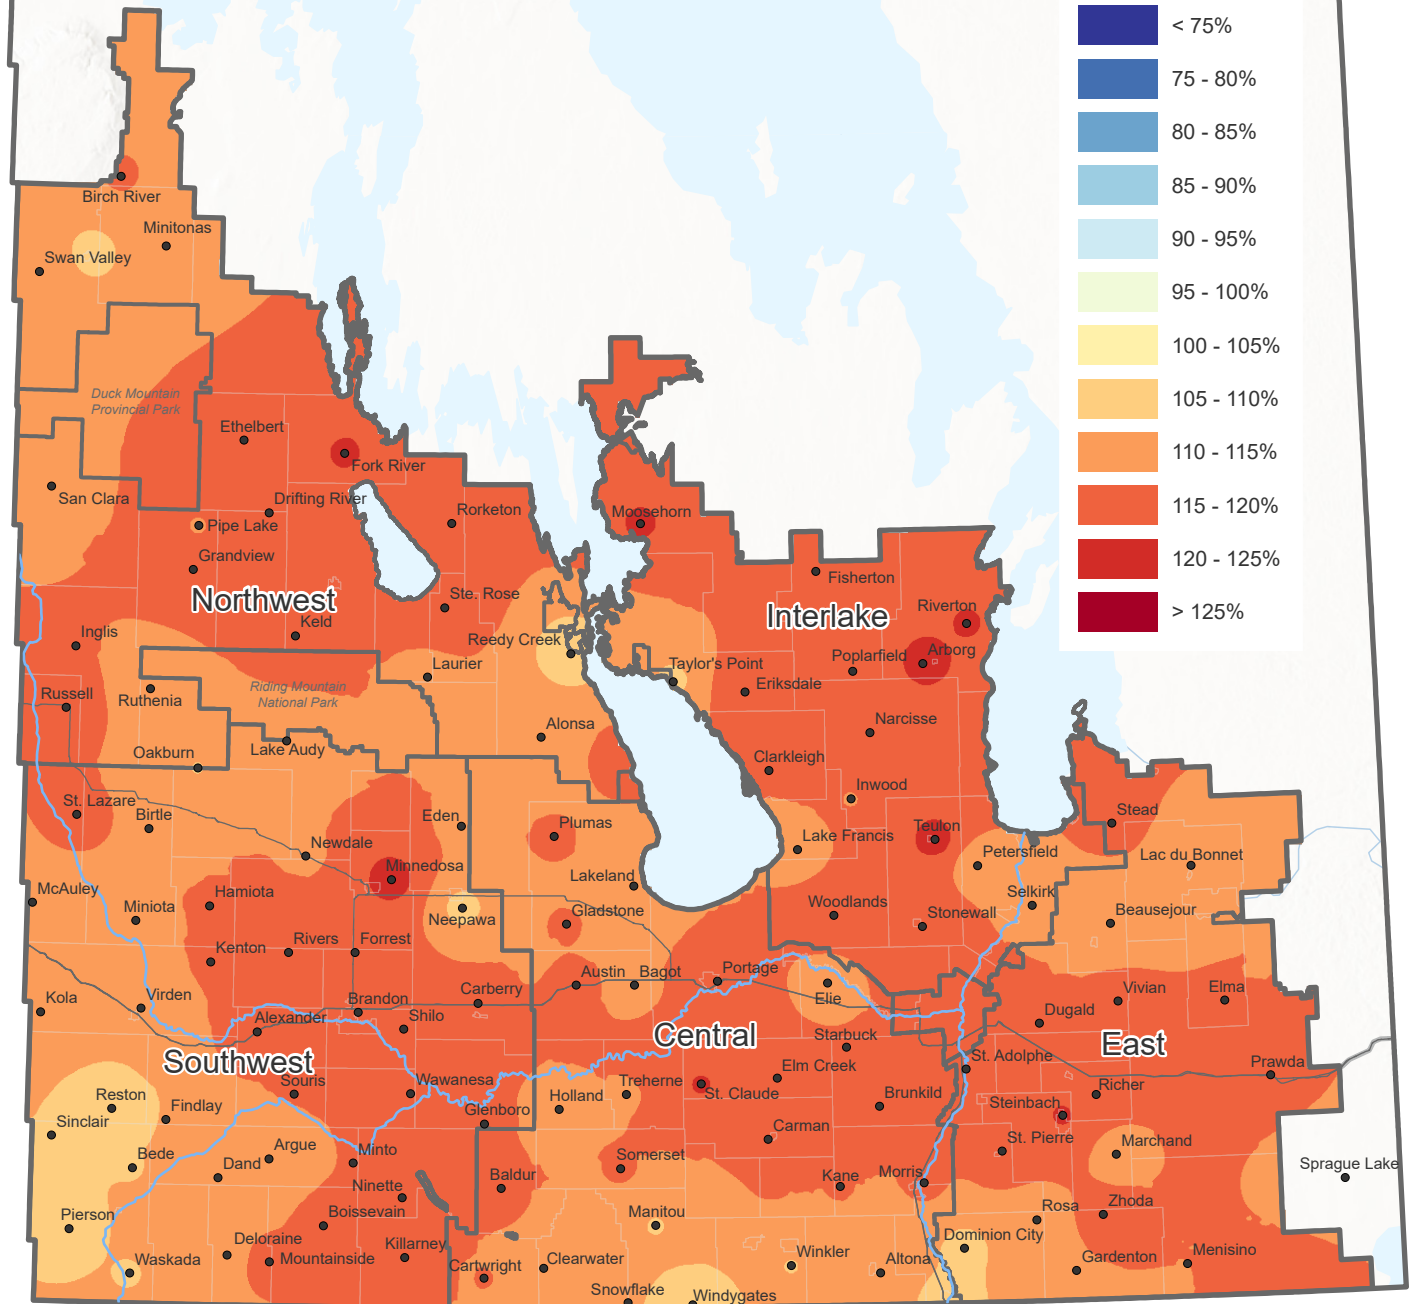

Percent Normal Potato Days

June 01 - September 30, 2024

Prepared by Manitoba Agriculture, Ag-Weather Program

Map provides a regional estimation based on weather observations from the Ag-Weather Program and Environment and Climate Change Canada weather stations and should be supplemented by site-specific considerations. Local conditions may vary.