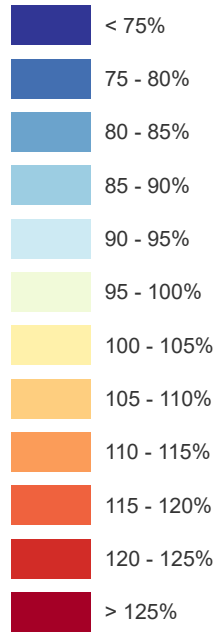

Percent Normal Potato Days

June 01 - September 30, 2024

Prepared by Manitoba Agriculture, Ag-Weather Program

Map provides a regional estimation based on weather observations from the Ag-Weather Program and Environment and Climate Change Canada weather stations and should be supplemented by site-specific considerations. Local conditions may vary.