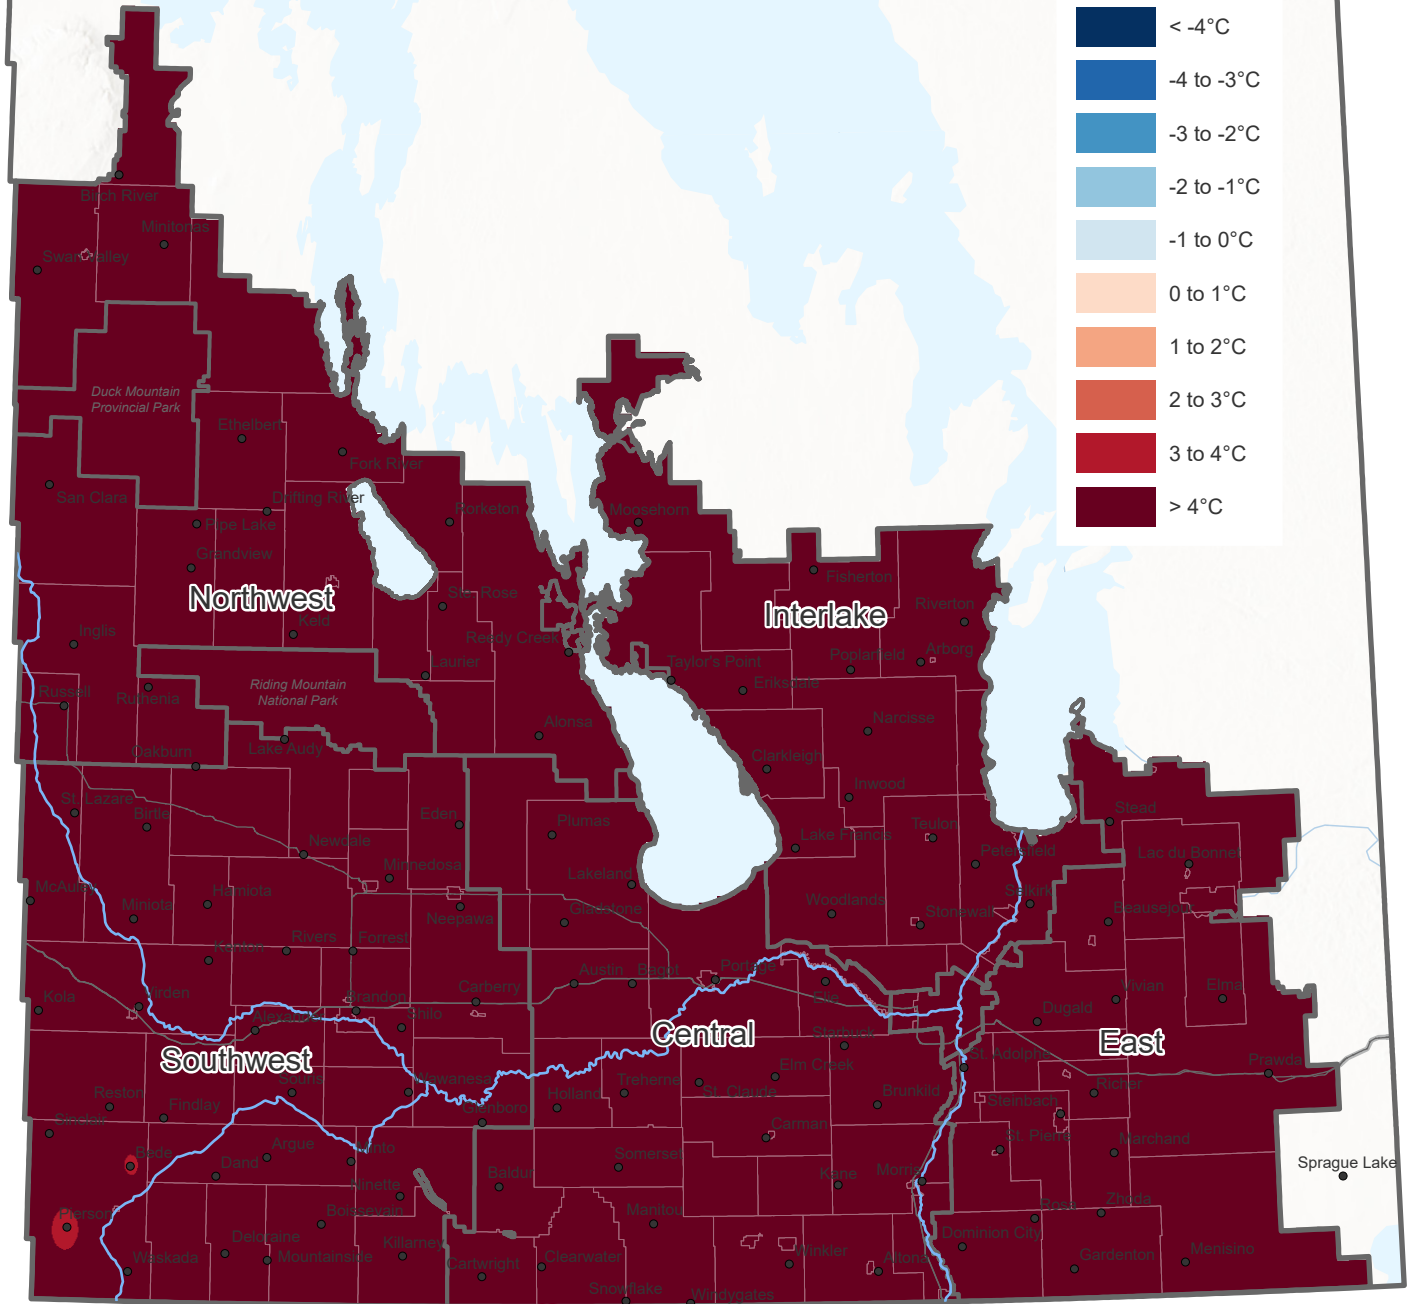

Mean Temperature Difference

November 01 - November 17, 2024

Prepared by Manitoba Agriculture, Ag-Weather Program

Map provides a regional estimation based on weather observations from the Ag-Weather Program and Environment and Climate Change Canada weather stations and should be supplemented by site-specific considerations. Local conditions may vary.