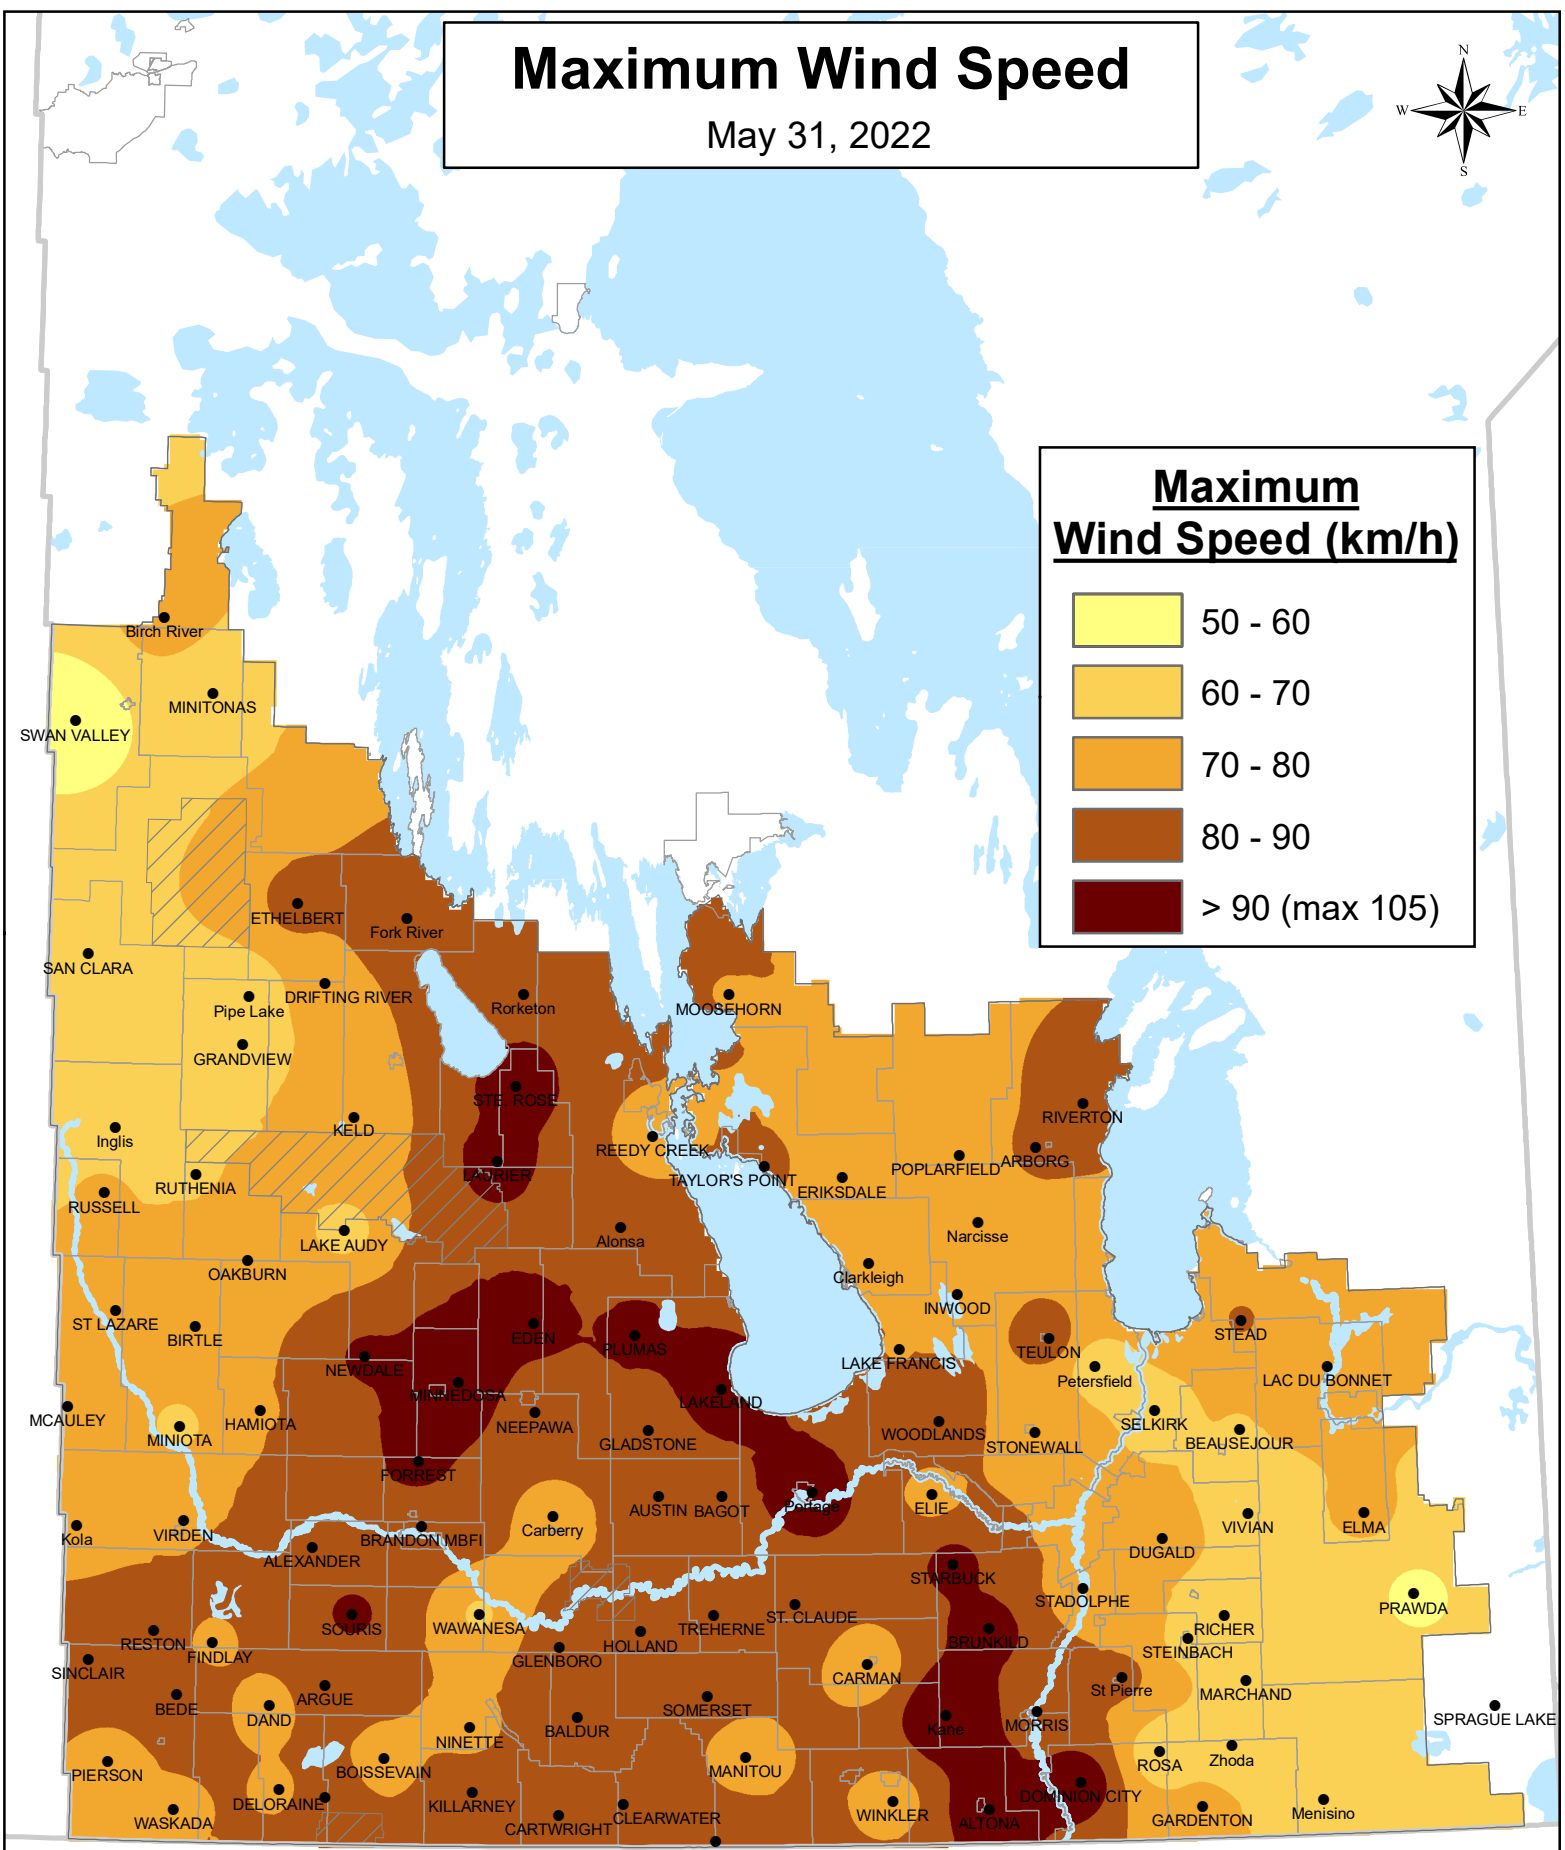

Maximum Wind Speed

May 31, 2022

Maximum Wind Speed (km/h)

Based on weather data recorded from MB Agriculture Weather Program.
Information on the map provides regional representation at monitored locations .